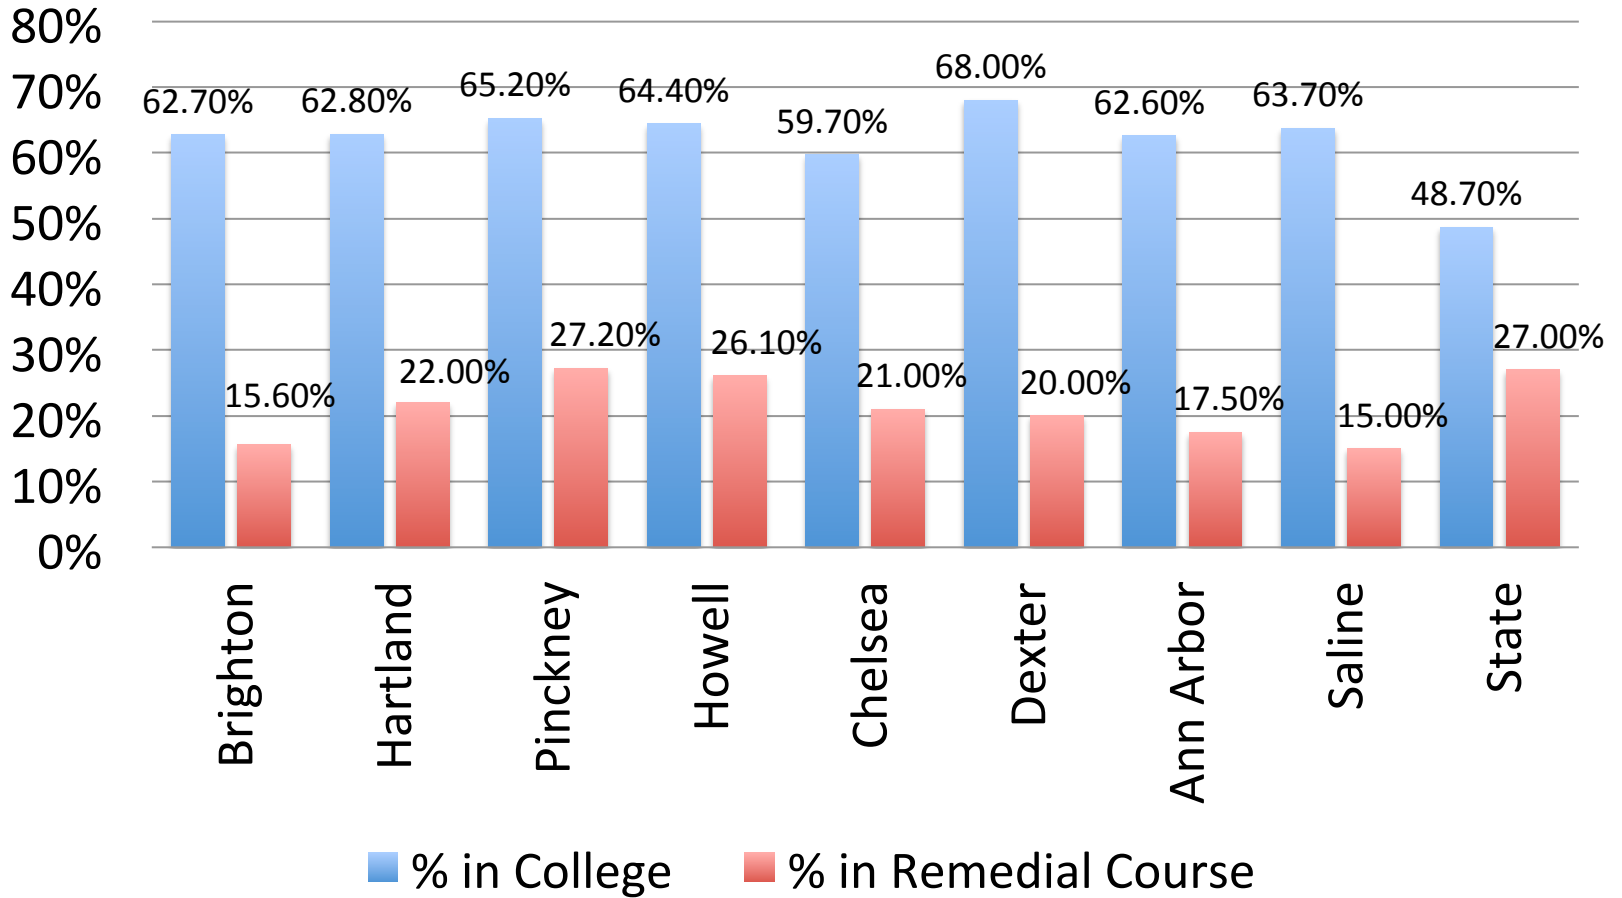

College Readiness and Post Secondary Success

Brighton Area Schools
(MiSchoolData.Org)

Class of 2013 College Enrollment/Remedial Courses

Class of 2009 Certificate or Degree Completion (4 years or 5 years)