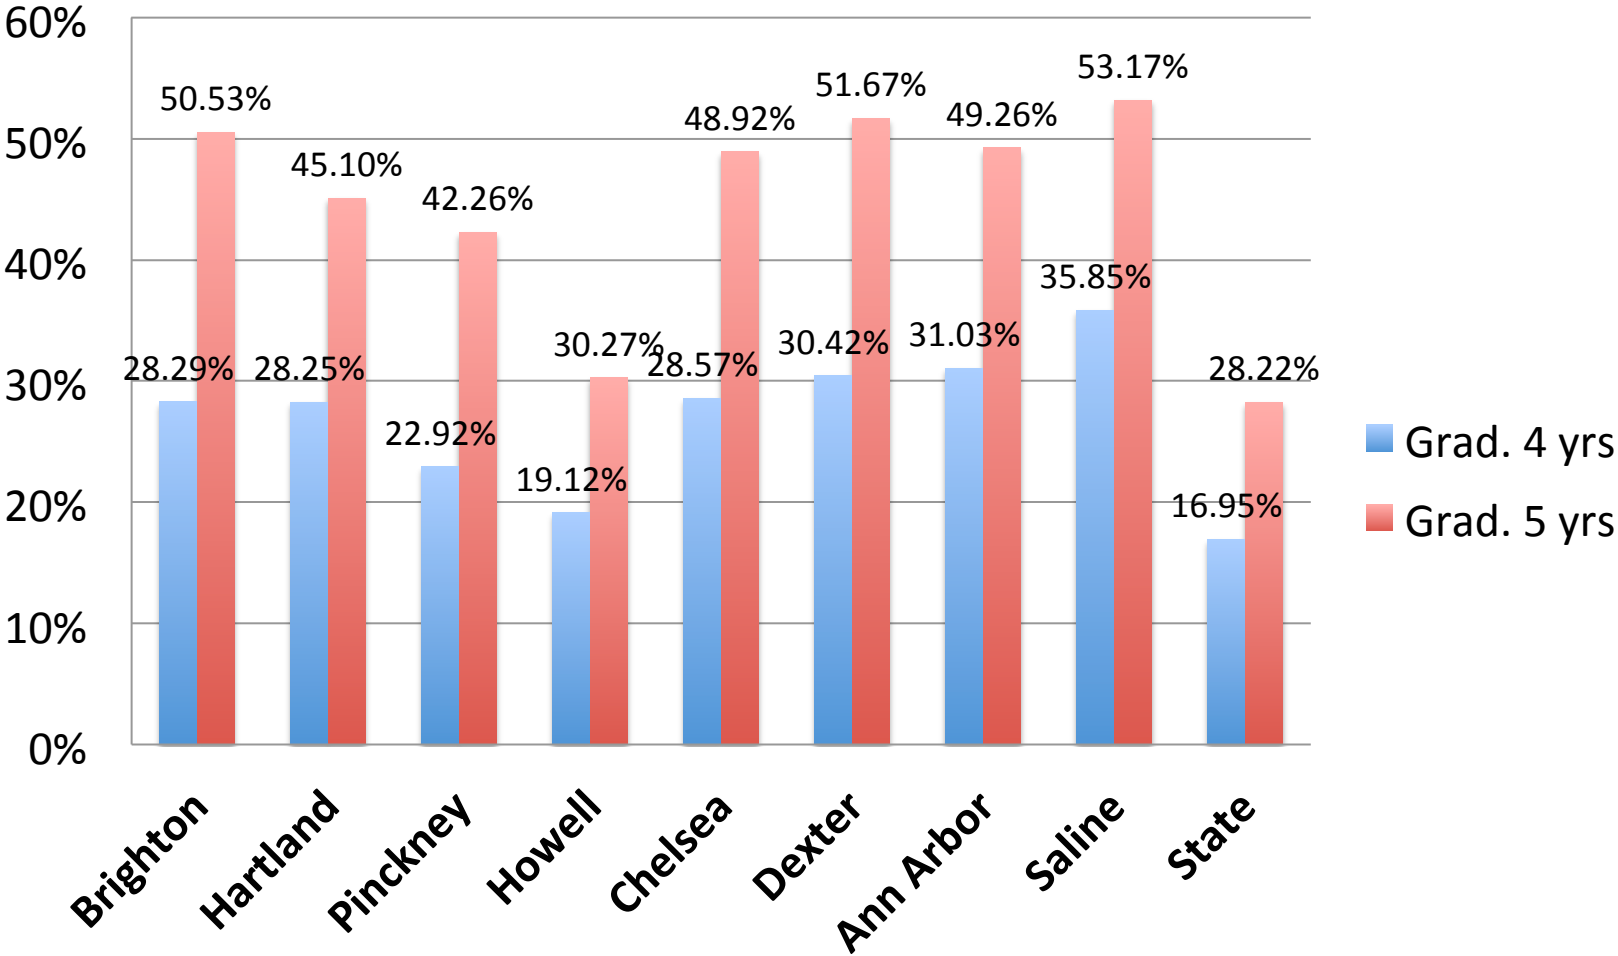

College Readiness and Post Secondary Success

Brighton Area Schools
(MiSchoolData.Org)

Class of 2013 College Enrollment/Remedial Courses

Class of 2009 Certificate or Degree Completion (4 years or 5 years)