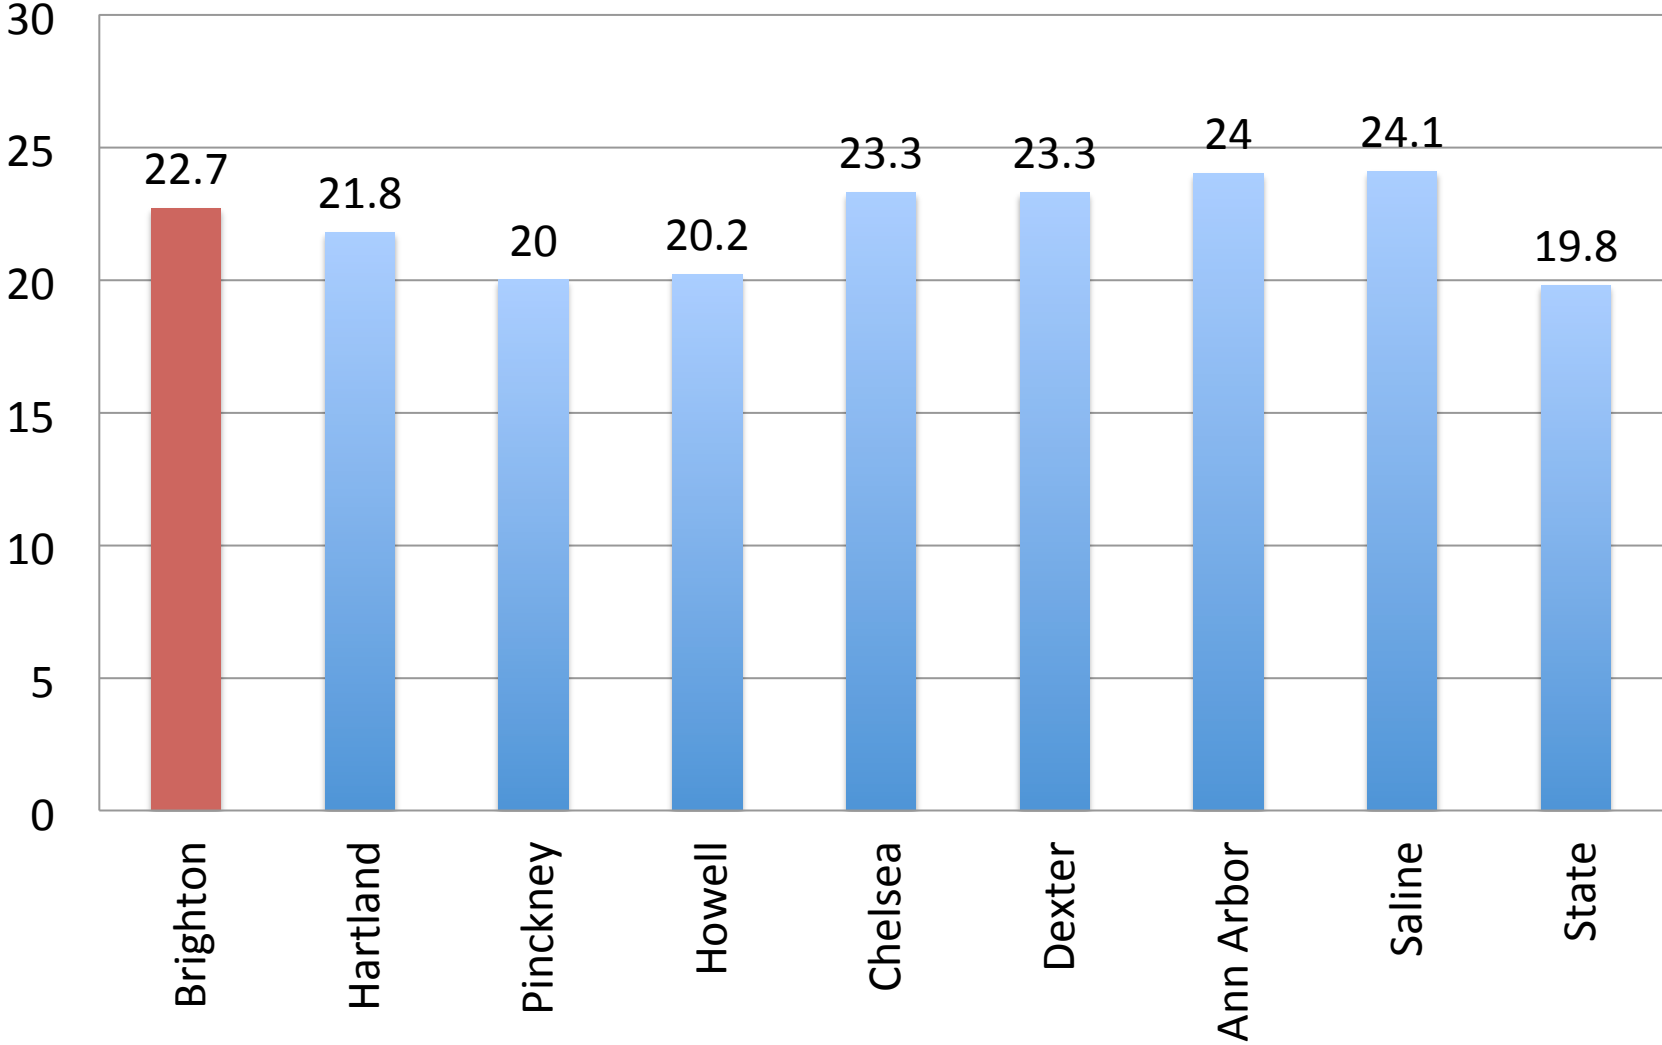

College Readiness and Post Secondary Success

Brighton Area Schools
(MiSchoolData.Org)

Class of 2013 College Enrollment/Remedial Courses

Class of 2009 Certificate or Degree Completion (4 years or 5 years)

2013-14 ACT Composite

2013-14 College Ready (ACT) All Subjects

College Ready Comparison (09-10 to 13-14)

	2010	2014	Difference
Brighton	29.5	38.5	9+
Hartland	25.4	28.4	3+
Pinckney	20.8	20.6	.2-
Howell	17.4	19.6	2.2+
Chelsea	39	46	6+
Dexter	38	41.3	2.2+
Ann Arbor	43	48	5+
Saline	42	46	4+