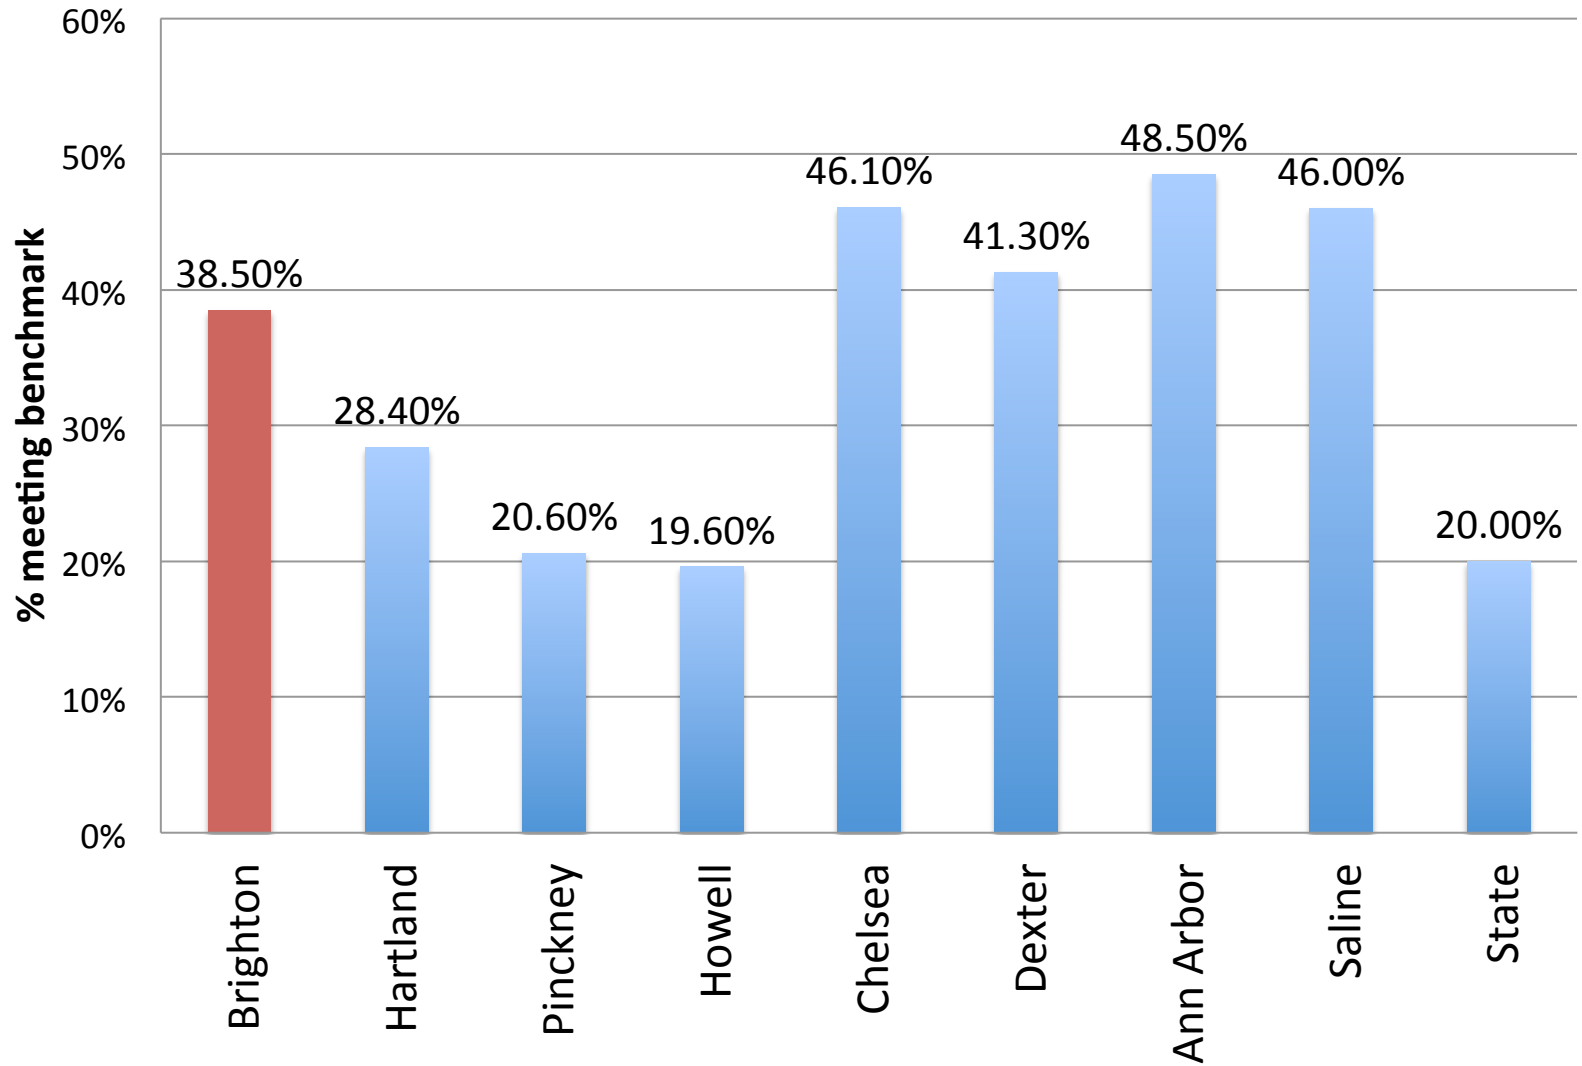

College Readiness and Post Secondary Success

Brighton Area Schools
(MiSchoolData.Org)

Class of 2013 College Enrollment/Remedial Courses

Class of 2009 Certificate or Degree Completion (4 years or 5 years)

2013-14 ACT Composite

2013-14 College Ready (ACT) All Subjects

College Ready Comparison (09-10 to 13-14)

	2010	2014	Difference
Brighton	29.5	38.5	9+
Hartland	25.4	28.4	3+
Pinckney	20.8	20.6	.2-
Howell	17.4	19.6	2.2+
Chelsea	39	46	6+
Dexter	38	41.3	2.2+
Ann Arbor	43	48	5+
Saline	42	46	4+